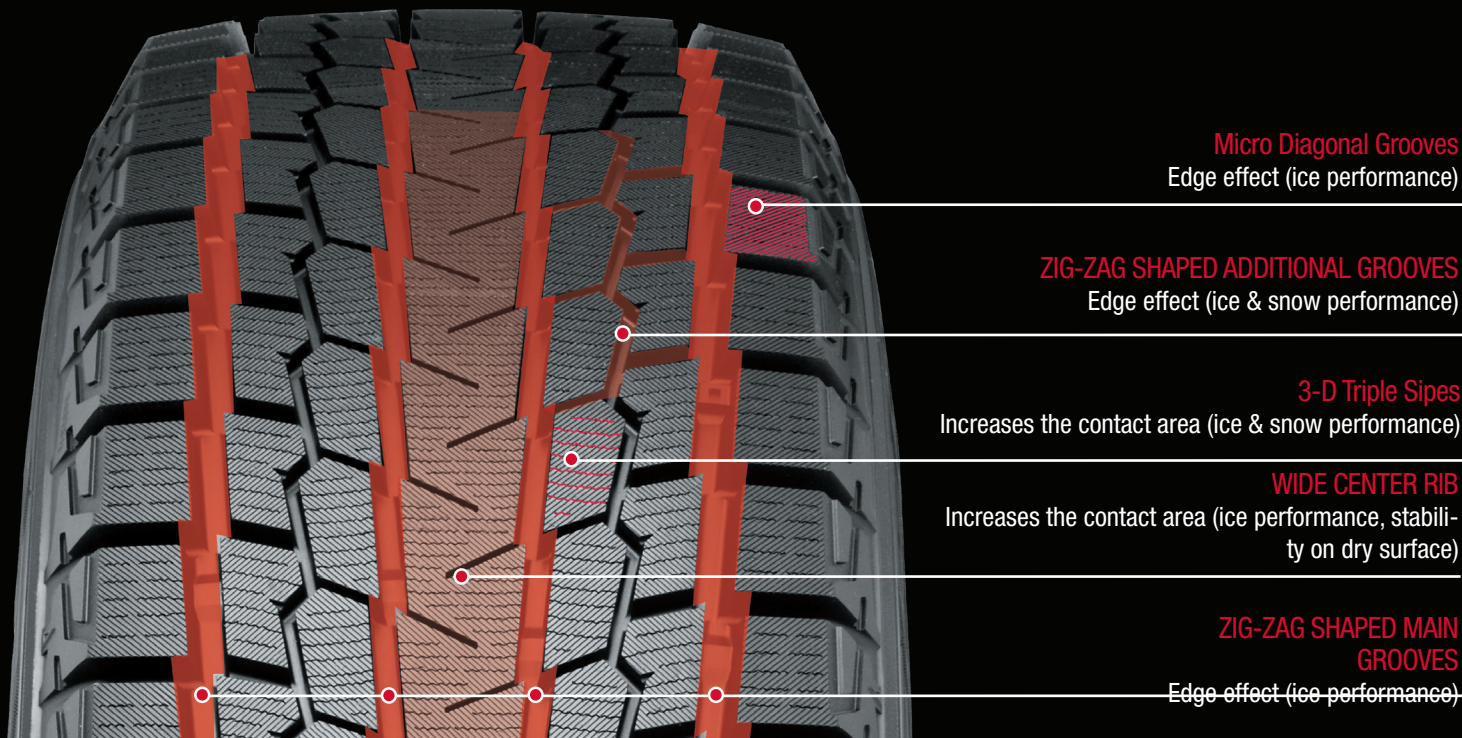

iceGUARD G075

MASTER WINTER ROADS

- **ICE AND SNOW TRACTION**
- **QUIETER RIDE**
- **FUEL EFFICIENCY**
- **WEAR RESISTANCE**

iceGUARD G075

DESIGNED FOR THE FIERCE WINTER AHEAD

The new iceGUARD G075 crossover and SUV winter tire is the latest addition to Yokohama's iceGUARD family line. This winter tire is designed to deliver exceptional performance on all rough and tough Canadian winter roads. The combination of ice and snow traction, low rolling resistance, and resistance to wear, which makes for a quieter ride. The G075 is equipped with all new directional tread design, high density compound, 3-D triple sipes and with all new low-heat generating under tread, drivers will be ready for any condition winter brings.

High Density Reinforced Compound
The high-density compound allows for a more stable tread block, providing optimized road contact and longer even wear.

Micro Diagonal Grooves
Micro diagonal grooves deliver optimum ice performance even without a break-in period.

3-D Triple Sipes
The surfaces of 3-D sipes avoid uneven deflection of blocks by supporting each other. It delivers excellent ice and snow performance with its maximized actual contact area.

205/70R16 97T
215/65R16 98T
215/70R16 100T
225/70R16 103T
235/70R16 106T
265/70R16 112S
265/75R16 116S
215/60R17 96T
225/60R17 99T
225/65R17 102T
235/60R17 102T
235/65R17 108T XL
245/65R17 107T
245/70R17 110T

The BluEarth brand is reserved for Yokohama's most environmentally friendly tires engineered with advanced technologies focused on fuel-efficiency and performance.